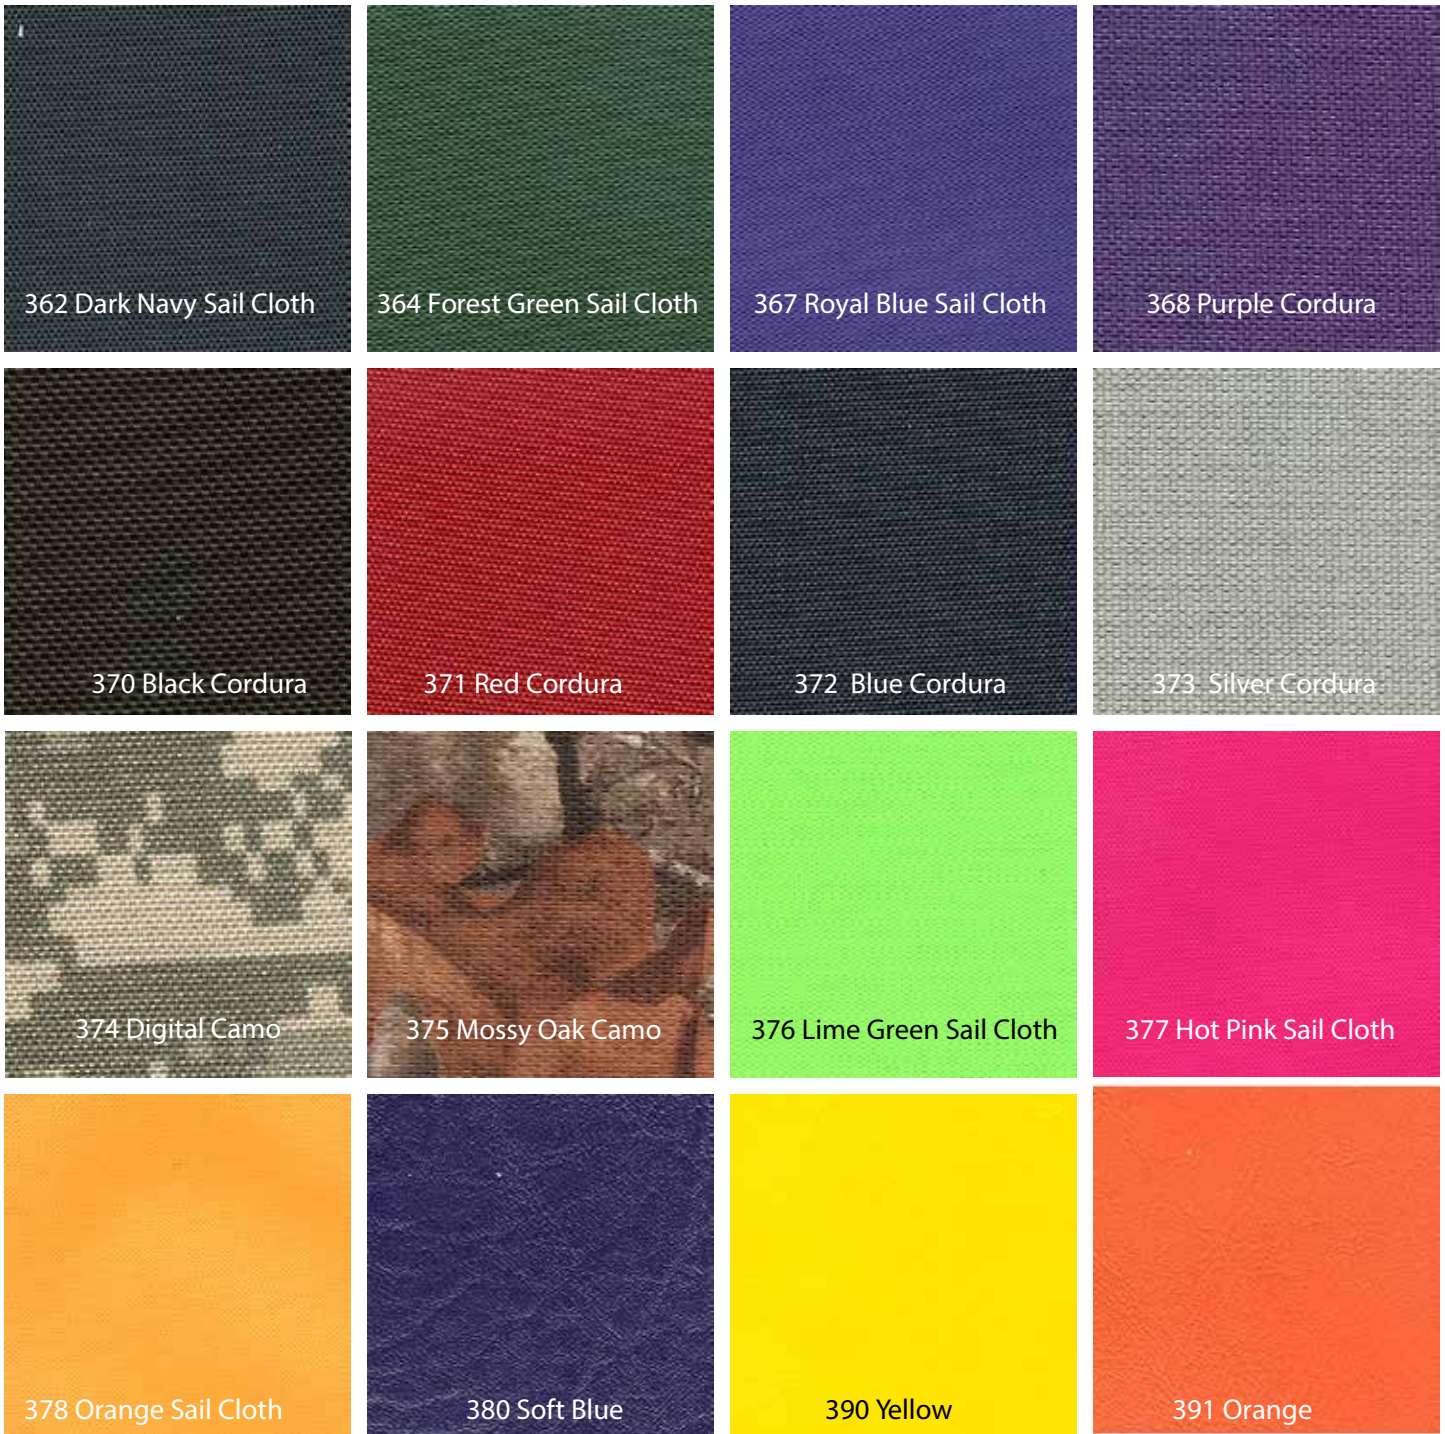

Upholstery Options

Note: Due to differences in computer and phone screens, colors may appear different from the actual fabrics. Color swatches are available upon request. Please email to: customerservice@nutecseating.com or call 888-448-0093